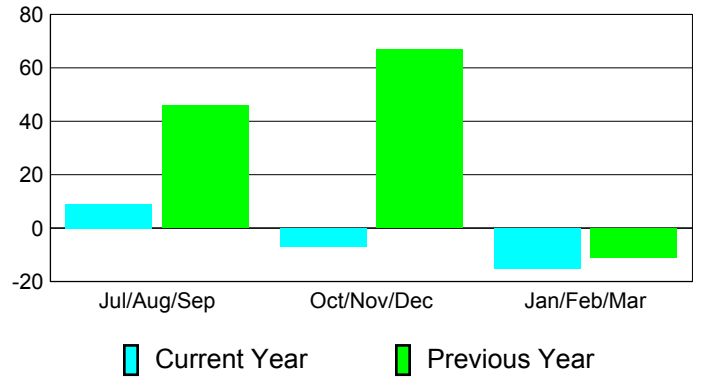

**Membership Results
2010-2011**

**Membership
2009-2010**

Month	Net Memb Goal	Actual New Memb	Actual Dropped Memb	Gain/Loss of Memb	Gain/Loss of Memb
Jul/Aug/Sep	60	38	-29	9	46
Oct/Nov/Dec	35	20	-27	-7	67
Jan/Feb/Mar	5	7	-22	-15	-11
Totals	100	65	-78	-13	102

Membership Results 2010-2011

Goal, New, Dropped, Gain/Loss

Comparison of Membership Gain/Loss

Current Year Compared to the Previous Year

Gender Comparison 2010-2011

Jul/Aug/Sep

Oct/Nov/Dec

Jan/Feb/Mar