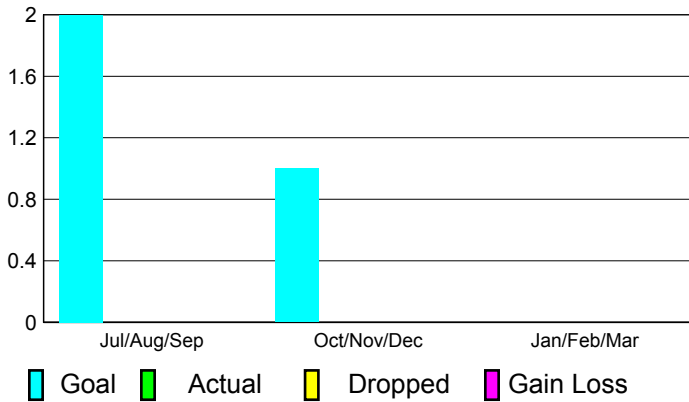

2010-2011 GMT Reports for District (or Undistricted) **District O 1**

GMT: **Mr. Pedro Mario Marrello**

Location: **ARGENTINA**

GMT CA: **3**

CLUBS

**Club Results
2010-2011**

**Clubs
2009-2010**

Month	New Club Goal	Actual New Clubs	Actual Dropped Clubs	Gain/Loss of Clubs	Gain/Loss of Clubs
Jul/Aug/Sep	2	0	0	0	2
Oct/Nov/Dec	1	0	0	0	2
Jan/Feb/Mar	0	0	0	0	0
Totals	3	0	0	0	4

Club Results 2010-2011

Goal, New, Dropped, Gain/Loss

Comparison of Club Gain/Loss

Current Year Compared to the Previous Year

YTD Status Quo Clubs 2010-2011

Status Quo Clubs Compared to Status Quo Members

MEMBERSHIP