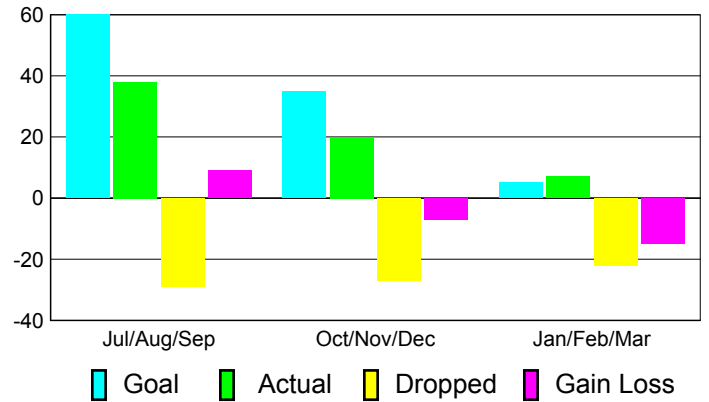

Membership Results 2010-2011

Goal, New, Dropped, Gain/Loss

Comparison of Membership Gain/Loss

Current Year Compared to the Previous Year